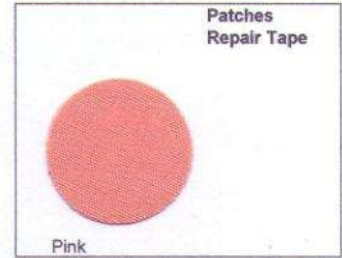

PATCHES AND LABELS

The Following products are available for each fabric:

PATCHES AND LABELS

The Following products are available for each fabric

Polycotton blue		17mm Labels 25mm Labels 14mm Polytak Labels 17mm poytak Labels 15, 20 & 25mm Ftape 75, 88 & 100mm unperforated Label Tape
Polycotton Orange		17mm Labels 25mm Labels 14mm Polytak Labels 17mm poytak Labels 15, 20 & 25mm Ftape 75, 88 & 100mm unperforated Label Tape
Polycotton Yellow		17mm Labels 25mm Labels 14mm Polytak Labels 17mm poytak Labels 15, 20 & 25mm Ftape 75, 88 & 100mm unperforated Label Tape
Polycotton Lilac		17mm Labels 25mm Labels 14mm Polytak Labels 17mm poytak Labels 15, 20 & 25mm Ftape 75, 88 & 100mm unperforated Label Tape
Polycotton white		17mm Labels 25mm Labels 14mm Polytak Labels 17mm poytak Labels 15, 20 & 25mm F Tape 75, 88 & 100mm unperforated Label Tape
Polycotton Green		17mm Labels 25mm Labels 14mm Polytak Labels 17mm poytak Labels 15, 20 & 25mm Ftape 75, 88 & 100mm unperforated Label Tape
Polycotton Pink		17mm Labels 25mm Labels 14mm Polytak Labels 17mm poytak Labels 15, 20 & 25mm Ftape 75, 88 & 100mm unperforated Label Tape
Polycotton Red		17mm Labels 25mm Labels 14mm Polytak Labels 17mm poytak Labels 15, 20 & 25mm Ftape 75, 88 & 100mm unperforated Label Tape
Polycotton Tan		17mm Labels 25mm Labels 14mm Polytak Labels 17mm poytak Labels 15, 20 & 25mm Ftape 75, 88 & 100mm unperforated Label Tape