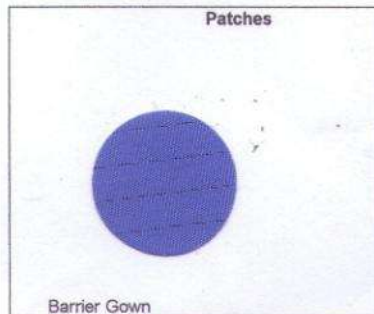

PATCHES AND LABELS

The Following products are available for each fabric:

PATCHES AND LABELS

The Following products are available for each fabric

Polycotton blue		17mm Labels 25mm Labels 14mm Polytak Labels 17mm poytak Labels 15, 20 & 25mm Ftape 75, 88 & 100mm unperforated Label Tape
Polycotton Orange		17mm Labels 25mm Labels 14mm Polytak Labels 17mm poytak Labels 15, 20 & 25mm Ftape 75, 88 & 100mm unperforated Label Tape
Polycotton Yellow		17mm Labels 25mm Labels 14mm Polytak Labels 17mm poytak Labels 15, 20 & 25mm Ftape 75, 88 & 100mm unperforated Label Tape
Polycotton Lilac		17mm Labels 25mm Labels 14mm Polytak Labels 17mm poytak Labels 15, 20 & 25mm Ftape 75, 88 & 100mm unperforated Label Tape
Polycotton white		17mm Labels 25mm Labels 14mm Polytak Labels 17mm poytak Labels 15, 20 & 25mm F Tape 75, 88 & 100mm unperforated Label Tape
Polycotton Green		17mm Labels 25mm Labels 14mm Polytak Labels 17mm poytak Labels 15, 20 & 25mm Ftape 75, 88 & 100mm unperforated Label Tape
Polycotton Pink		17mm Labels 25mm Labels 14mm Polytak Labels 17mm poytak Labels 15, 20 & 25mm Ftape 75, 88 & 100mm unperforated Label Tape
Polycotton Red		17mm Labels 25mm Labels 14mm Polytak Labels 17mm poytak Labels 15, 20 & 25mm Ftape 75, 88 & 100mm unperforated Label Tape
Polycotton Tan		17mm Labels 25mm Labels 14mm Polytak Labels 17mm poytak Labels 15, 20 & 25mm Ftape 75, 88 & 100mm unperforated Label Tape