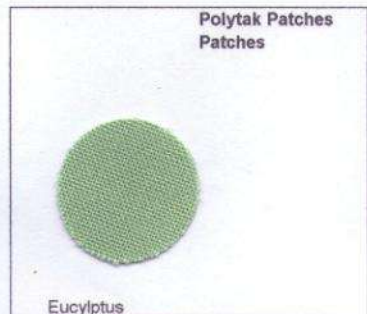

PATCHES AND LABELS

The Following products are available for each fabric:

PATCHES AND LABELS

The Following products are available for each fabric

Polycotton blue		17mm Labels 25mm Labels 14mm Polytak Labels 17mm poytak Labels 15, 20 & 25mm Ftape 75, 88 & 100mm unperforated Label Tape
Polycotton Orange		17mm Labels 25mm Labels 14mm Polytak Labels 17mm poytak Labels 15, 20 & 25mm Ftape 75, 88 & 100mm unperforated Label Tape
Polycotton Yellow		17mm Labels 25mm Labels 14mm Polytak Labels 17mm poytak Labels 15, 20 & 25mm Ftape 75, 88 & 100mm unperforated Label Tape
Polycotton Lilac		17mm Labels 25mm Labels 14mm Polytak Labels 17mm poytak Labels 15, 20 & 25mm Ftape 75, 88 & 100mm unperforated Label Tape
Polycotton white		17mm Labels 25mm Labels 14mm Polytak Labels 17mm poytak Labels 15, 20 & 25mm F Tape 75, 88 & 100mm unperforated Label Tape
Polycotton Green		17mm Labels 25mm Labels 14mm Polytak Labels 17mm poytak Labels 15, 20 & 25mm Ftape 75, 88 & 100mm unperforated Label Tape
Polycotton Pink		17mm Labels 25mm Labels 14mm Polytak Labels 17mm poytak Labels 15, 20 & 25mm Ftape 75, 88 & 100mm unperforated Label Tape
Polycotton Red		17mm Labels 25mm Labels 14mm Polytak Labels 17mm poytak Labels 15, 20 & 25mm Ftape 75, 88 & 100mm unperforated Label Tape
Polycotton Tan		17mm Labels 25mm Labels 14mm Polytak Labels 17mm poytak Labels 15, 20 & 25mm Ftape 75, 88 & 100mm unperforated Label Tape