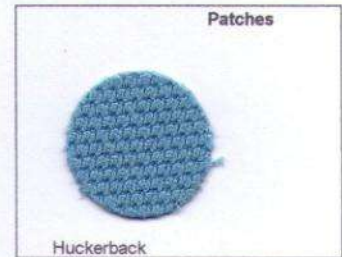

PATCHES AND LABELS

The Following products are available for each fabric:

PATCHES AND LABELS

The Following products are available for each fabric

Polycotton blue		17mm Labels 25mm Labels 14mm Polytak Labels 17mm poytak Labels 15, 20 & 25mm Ftape 75, 88 & 100mm unperforated Label Tape
Polycotton Orange		17mm Labels 25mm Labels 14mm Polytak Labels 17mm poytak Labels 15, 20 & 25mm Ftape 75, 88 & 100mm unperforated Label Tape
Polycotton Yellow		17mm Labels 25mm Labels 14mm Polytak Labels 17mm poytak Labels 15, 20 & 25mm Ftape 75, 88 & 100mm unperforated Label Tape
Polycotton Lilac		17mm Labels 25mm Labels 14mm Polytak Labels 17mm poytak Labels 15, 20 & 25mm Ftape 75, 88 & 100mm unperforated Label Tape
Polycotton white		17mm Labels 25mm Labels 14mm Polytak Labels 17mm poytak Labels 15, 20 & 25mm F Tape 75, 88 & 100mm unperforated Label Tape
Polycotton Green		17mm Labels 25mm Labels 14mm Polytak Labels 17mm poytak Labels 15, 20 & 25mm Ftape 75, 88 & 100mm unperforated Label Tape
Polycotton Pink		17mm Labels 25mm Labels 14mm Polytak Labels 17mm poytak Labels 15, 20 & 25mm Ftape 75, 88 & 100mm unperforated Label Tape
Polycotton Red		17mm Labels 25mm Labels 14mm Polytak Labels 17mm poytak Labels 15, 20 & 25mm Ftape 75, 88 & 100mm unperforated Label Tape
Polycotton Tan		17mm Labels 25mm Labels 14mm Polytak Labels 17mm poytak Labels 15, 20 & 25mm Ftape 75, 88 & 100mm unperforated Label Tape